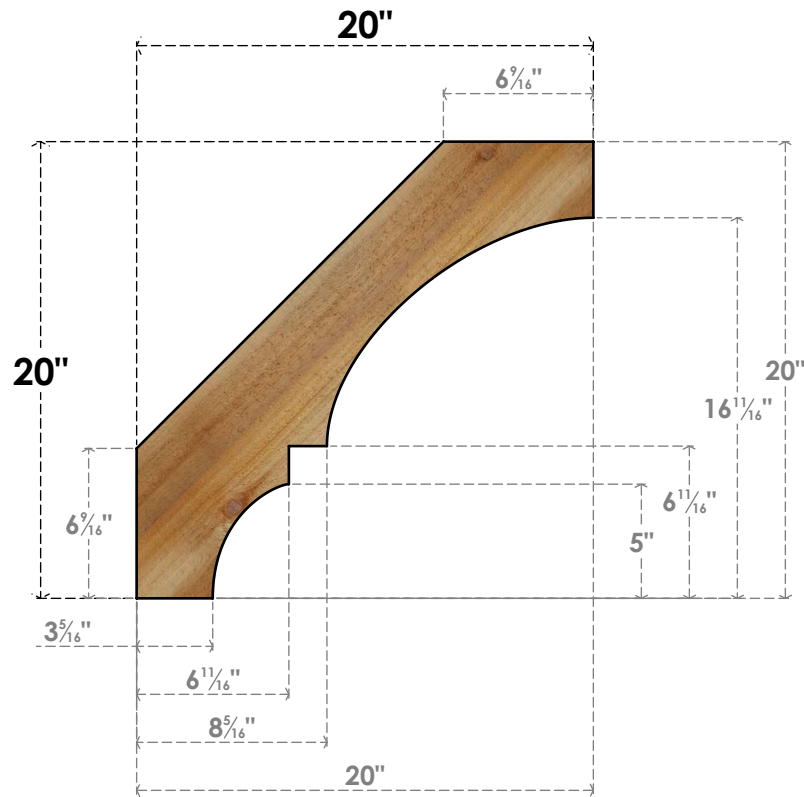

BRC04X20X20BOA00RWR

4"W X 20"D X 20"H BALBOA ROUGH SAWN BRACE, WESTERN RED CEDAR

SIDE

FRONT

EKENA MILLWORK
 2300 WEST MAIN ST.
 CLARKSVILLE, TX 75426
 TOLL FREE: 866-607-0453
 WWW.EKENAMILLWORK.COM

NOTES

1. INSTALLATION TO BE COMPLETED IN ACCORDANCE WITH MANUFACTURER'S SPECIFICATIONS.
2. DRAWING MAY NOT BE TO SCALE
3. THIS DRAWING IS INTENDED FOR DESIGN AND PLANNING PURPOSES ONLY.
4. ALL INFORMATION CONTAINED HEREIN WAS CURRENT AT THE TIME OF DEVELOPMENT BUT MUST BE REVIEWED AND APPROVED BY THE PRODUCT MANUFACTURER TO BE CONSIDERED ACCURATE.
5. PRODUCTS ARE NOT KILN DRIED. THIS ITEM IS UNIQUE AND WILL CONTAIN THE NATURAL VARIATIONS THAT THE WOOD SPECIES OFFERS. THIS MAY RESULT IN VARIATIONS UP TO 1/4"